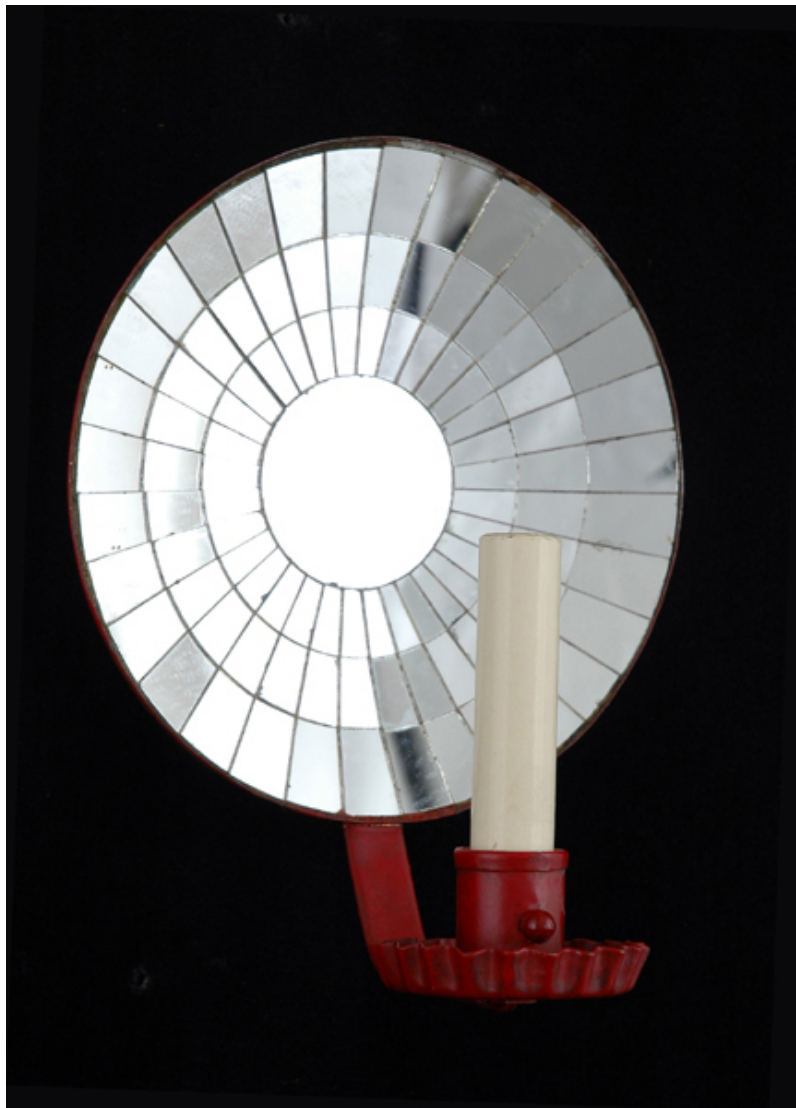

R21.0205

Pieced Mirror Medium

Pieced Mirror Medium - Colonial-style one-light tole and concave pieced mirror reflector backplate.

Fixture Dimen (in.): 13h x 11w 9d	Backplate (in.): 6h x 6w	Finish	List Price
Lead Time: 8-12 weeks		Patinated	\$978.34 ea
Bulb(s): 60W x 1 Candelabra			
Listed for dry conditions: 