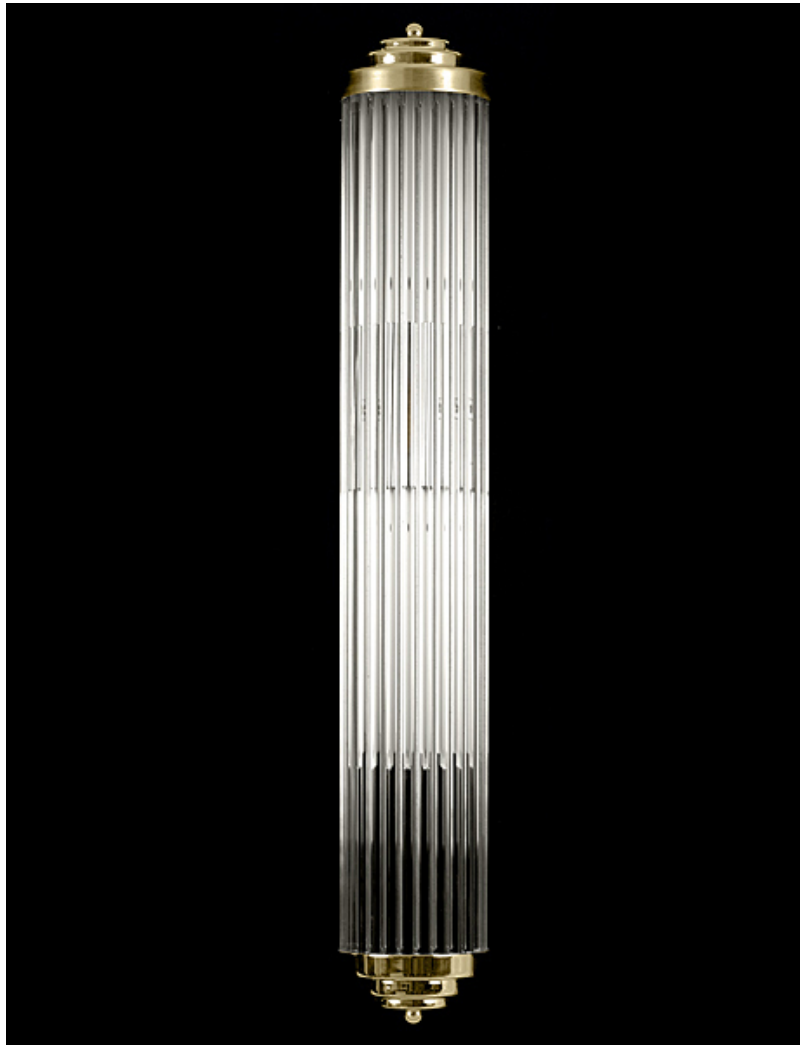

## Glass Rod Large

Glass Rod Large - Art Deco-style wall light. Cast brass backplate with skyscraper style crowns supporting a shade composed of butted individual glass rods. Vertical or horizontal mounting.

---

	<b>Finish</b>	<b>List Price</b>
<b>Fixture Dimen (in.):</b> 25h x 4w 3.5d <b>Backplate (in.):</b> 22.5h x 3.5w <b>Lead Time:</b> 8-12 weeks <b>Bulb(s):</b> 60W x 3 Candelabra <b>Listed for dry conditions:</b> 	Brass	\$3,354.12 ea
	Nickel	\$3,587.10 ea
	Silver	\$3,879.92 ea
	Gold	\$4,052.95 ea
	Patinated	\$3,689.51 ea