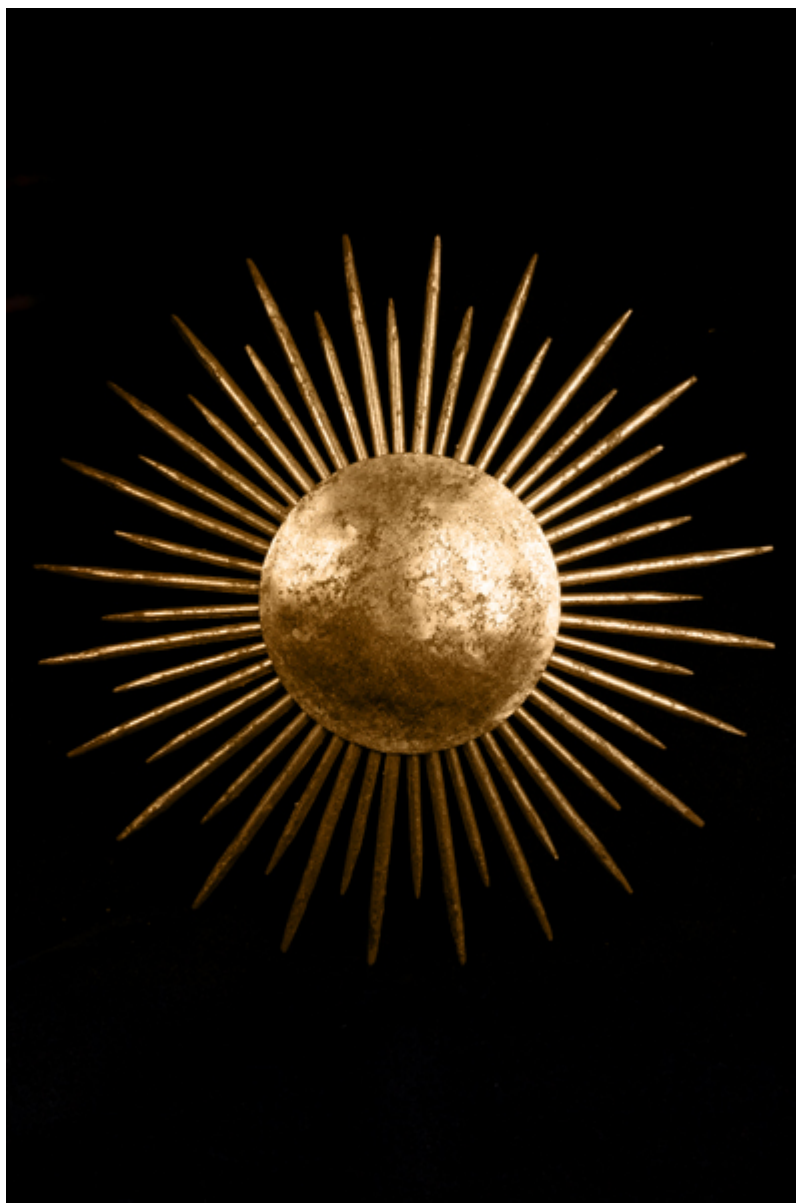

## Petit Soleil

Sunburst style sconce, wrought iron, central pan with welded iron. GOLD LEAF FINISH

**Fixture Dimen (in.):** 3h x 12.5w

**Backplate (in.):** 4.75h x 4.75w

**Lead Time:** 8-12 weeks

**Bulb(s):** 60W x 2 Candelabra