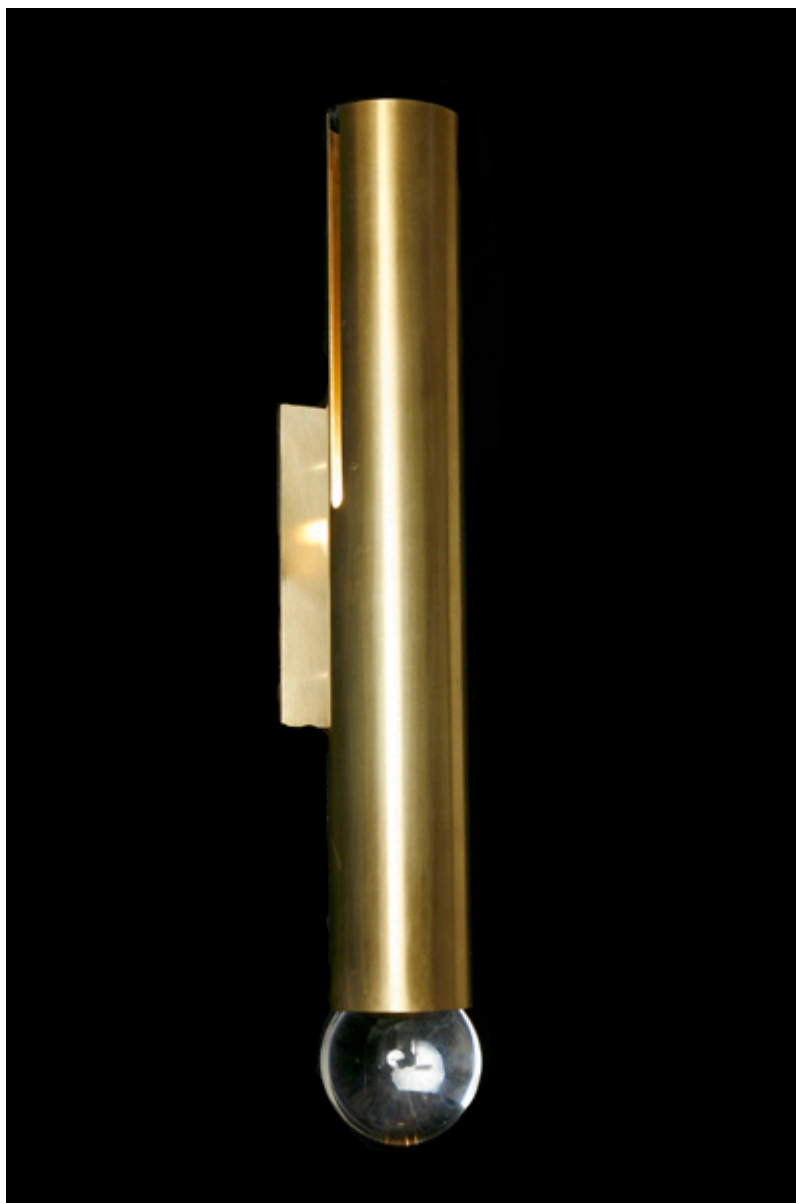

R322.0005

## Moda

Brass moderne torchiere with slitted brass tube, glass ball finial on bottom. PATINATED FINISH

---

	<b>Finish</b>	<b>List Price</b>
<b>Fixture Dimen (in.):</b> 18.25h x 2.875w 3.75d <b>Backplate (in.):</b> 6h x 2.5w <b>Lead Time:</b> 8-12 weeks <b>Bulb(s):</b> 1 Candelabra	Brass	\$1,996.50 ea
	Nickel	\$2,329.25 ea
	Silver	\$2,495.68 ea
	Gold	\$2,795.10 ea
	Patinated	\$2,196.15 ea