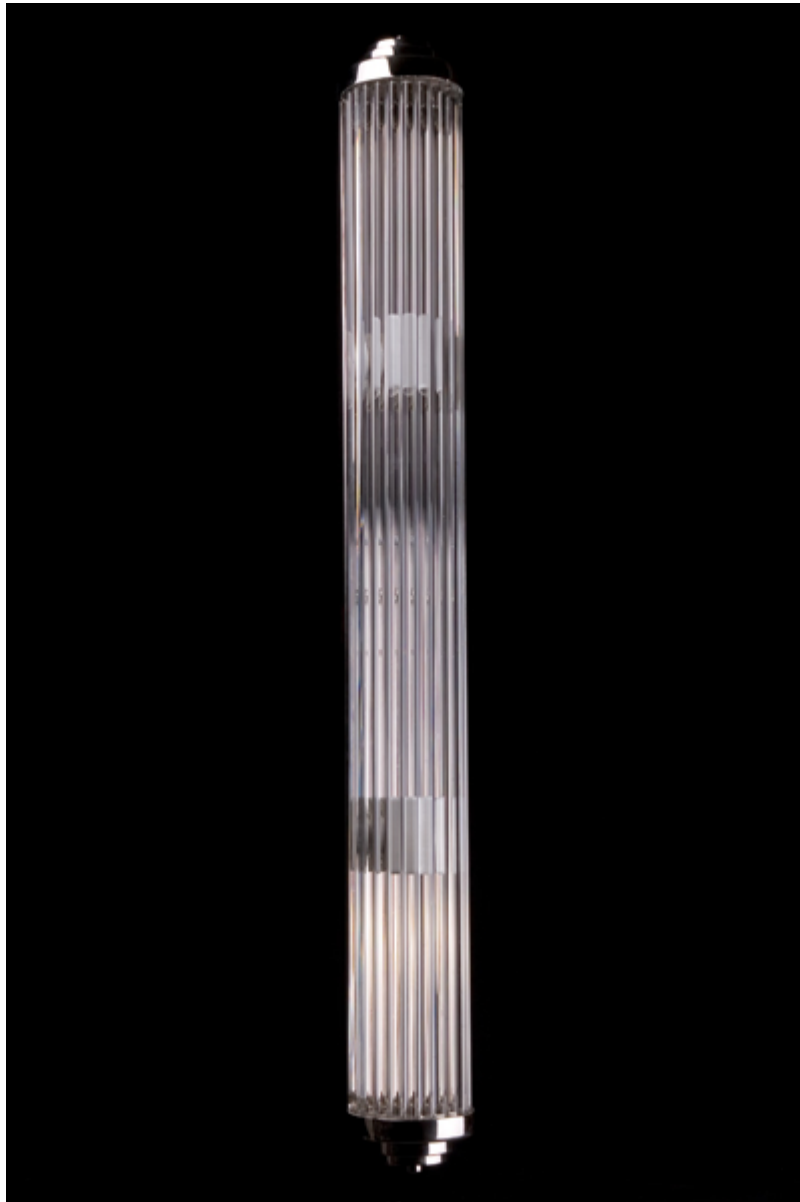

R23.0702

Glass Rod Gigantic

Art Deco-style wall light. Cast brass backplate with skyscraper style crowns supporting a shade composed of butted individual glass rods. Vertical or horizontal mounting. NICKEL FINISH

	Finish	List Price
Fixture Dimen (in.): 32.5h x 3.625w x 3.5d Backplate (in.): 30.5h x 3.125w Lead Time: 8-12 weeks Bulb(s): 60W x 4 Edison Listed for dry conditions: 	Brass	\$4,259.20 ea
	Nickel	\$6,255.70 ea
	Silver	\$8,252.20 ea
	Gold	\$9,183.90 ea
	Patinated	\$4,685.12 ea
