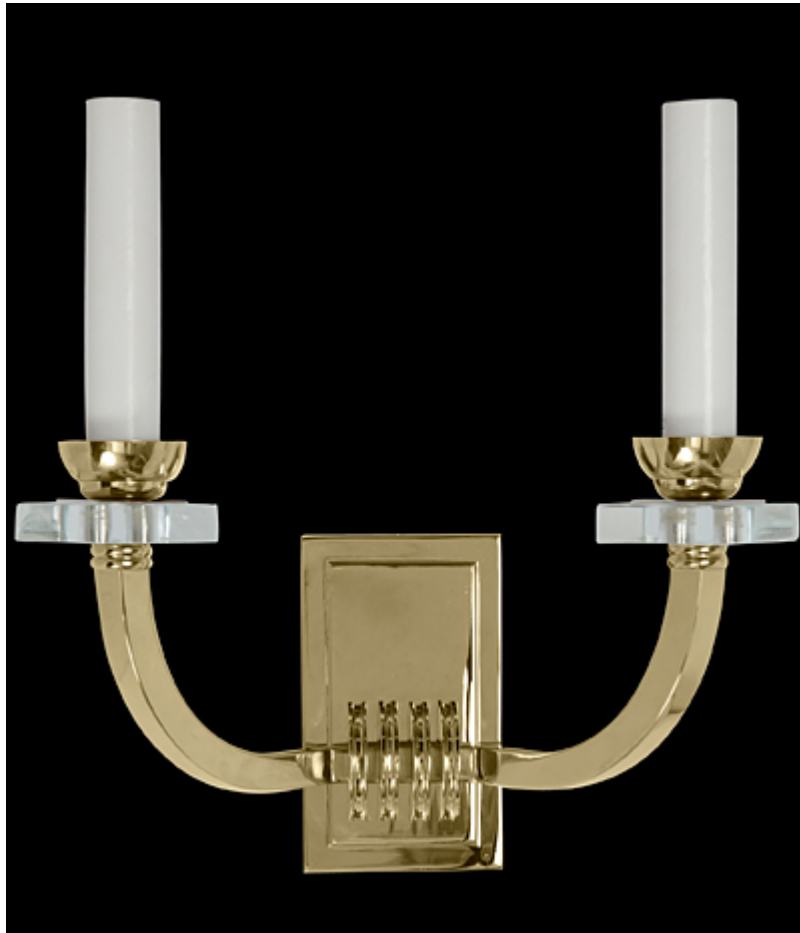

R156

Left Bank

Left Bank - French Deco style 2-light wall sconce in cast brass. Squared arms projecting from rectangular backplate with hatched detailing. Squared lucite bobeches.

Fixture Dimen (in.): 10h x 9.5w 5d **Backplate (in.):** 4.5h x 2.75w

Lead Time: 8-12 weeks

Bulb(s): 60W x 2 Candelabra

Listed for dry conditions: 

Finish	List Price
Brass	\$1,815.00 ea
Nickel	\$2,057.00 ea
Silver	\$2,359.50 ea
Gold	\$2,420.00 ea
Patinated	\$1,936.00 ea